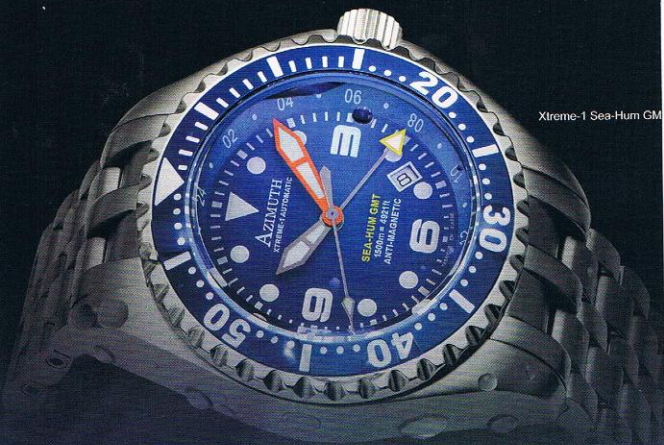

Xtreme-1 Sea-Hum GM

BUILT TO CHALLENGE THE EXTREMES

AZIMUTH
fabriqué en suisse

AVANT-GARDE COMPLICATIONS

www.azimuthwatch.com

SINGAPORE EXCLUSIVE BOUTIQUES:

Mandarin Gallery Orchard Road #02-20 T +65 6736 1766
Marina Bay Sands 2 Bayfront Avenue #B1-87 T +65 6688 7856